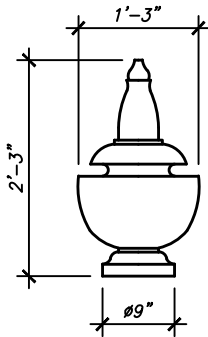

RO-410

HEIGHT: 4'-10 3/4"
WIDTH: 4'-1 13/16"
BASE: 2'-7 7/16"

RO-411

HEIGHT: 3'-8 7/8"
WIDTH: 2'-11 1/4"
BASE: 1'-11 1/4"

RO-412

HEIGHT: 2'-2 1/2"
WIDTH: 1'-8 1/16"
BASE: 8 1/2"

ORNAMENTS

SHEET NO.

RO-414

HEIGHT: 5'-9 1/2"
WIDTH: 5'-10"
BASE: 4'-2"

RO-415

HEIGHT: 6'-2 3/4"
WIDTH: 4'-0"
BASE: 3'-2"

RO-420

HEIGHT: 4'-0"
WIDTH: 2'-11"
BASE: 3'-11"

ORNAMENTS

SHEET NO.

RO-417

HEIGHT: 2'-7"
WIDTH: 2'-3"
BASE: 1'-3"

RO-418

HEIGHT: 6'-6"
WIDTH: 4'-4 1/2"
WIDTH: 3'-0"

RO-419

HEIGHT: 8'-0"
WIDTH: 6'-10 1/2"
BASE: 5'-4"

ORNAMENTS

SHEET NO.

OR-05

2020

HINDU
ORNAMENTS

ARCHITECTURAL FIBERGLASS, INC.

8300 BESSEMER AVE., CLEVELAND, OHIO 44127-1839
(216) 641-8300 - FAX:(216) 641-8150
www.fiberglass-afi.com

RO-421

HEIGHT: 2'-3"
WIDTH: 1'-3"
BASE: 9"