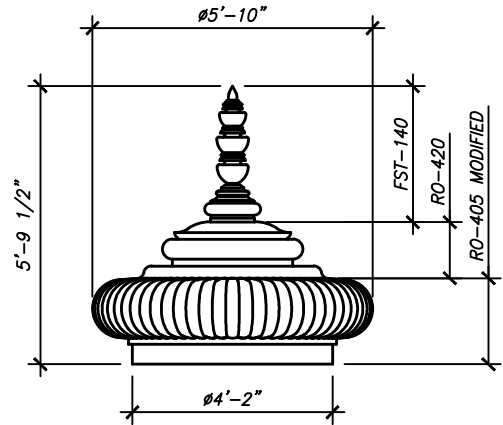

RO-410

HEIGHT: 4'-10 3/4"
WIDTH: 4'-1 13/16"
BASE: 2'-7 7/16"

RO-411

HEIGHT: 3'-8 7/8"
WIDTH: 2'-11 1/4"
BASE: 1'-11 1/4"

RO-412

HEIGHT: 2'-2 1/2"
WIDTH: 1'-8 1/16"
BASE: 8 1/2"

ORNAMENTS

SHEET NO.

OR-03

2020

HINDU
ORNAMENTS

ARCHITECTURAL FIBERGLASS, INC.

8300 BESSEMER AVE., CLEVELAND, OHIO 44127-1839
(216) 641-8300 - FAX:(216) 641-8150
www.fiberglass-afi.com

RO-413

HEIGHT: 11'-0 3/4"
WIDTH: 9'-0"
BASE: 7'-0"

RO-414

HEIGHT: 5'-9 1/2"
WIDTH: 5'-10"
BASE: 4'-2"

RO-415

HEIGHT: 6'-2 3/4"
WIDTH: 4'-0"
BASE: 3'-2"

RO-420

HEIGHT: 4'-0"
WIDTH: 2'-11"
BASE: 3'-11"

ORNAMENTS

SHEET NO.

RO-417

HEIGHT: 2'-7"
WIDTH: 2'-3"
BASE: 1'-3"

RO-418

HEIGHT: 6'-6"
WIDTH: 4'-4 1/2"
WIDTH: 3'-0"

RO-419

HEIGHT: 8'-0"
WIDTH: 6'-10 1/2"
BASE: 5'-4"

ORNAMENTS

SHEET NO.