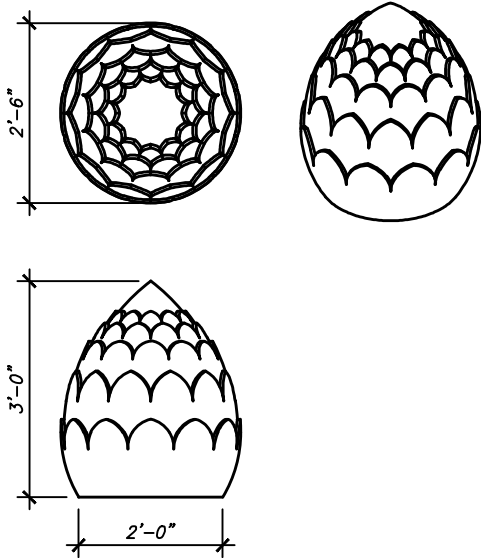

RO-410

HEIGHT: 4'-10 3/4"
WIDTH: 4'-1 13/16"
BASE: 2'-7 7/16"

RO-411

HEIGHT: 3'-8 7/8"
WIDTH: 2'-11 1/4"
BASE: 1'-11 1/4"

RO-412

HEIGHT: 2'-2 1/2"
WIDTH: 1'-8 1/16"
BASE: 8 1/2"

ORNAMENTS

SHEET NO.

RO-414

HEIGHT: 5'-9 1/2"
WIDTH: 5'-10"
BASE: 4'-2"

RO-415

HEIGHT: 6'-2 3/4"
WIDTH: 4'-0"
BASE: 3'-2"

RO-420

HEIGHT: 4'-0"
WIDTH: 2'-11"
BASE: 3'-11"

ORNAMENTS

SHEET NO.

OR-04

2020

HINDU
ORNAMENTS

ARCHITECTURAL FIBERGLASS, INC.

8300 BESSEMER AVE., CLEVELAND, OHIO 44127-1839
(216) 641-8300 - FAX:(216) 641-8150
www.fiberglass-afi.com

RO-416

HEIGHT: 3'-0"
WIDTH: 2'-6"
BASE: 2'-0"

RO-417

HEIGHT: 2'-7"
WIDTH: 2'-3"
BASE: 1'-3"

RO-418

HEIGHT: 6'-6"
WIDTH: 4'-4 1/2"
WIDTH: 3'-0"

RO-419

HEIGHT: 8'-0"
WIDTH: 6'-10 1/2"
BASE: 5'-4"

ORNAMENTS

SHEET NO.