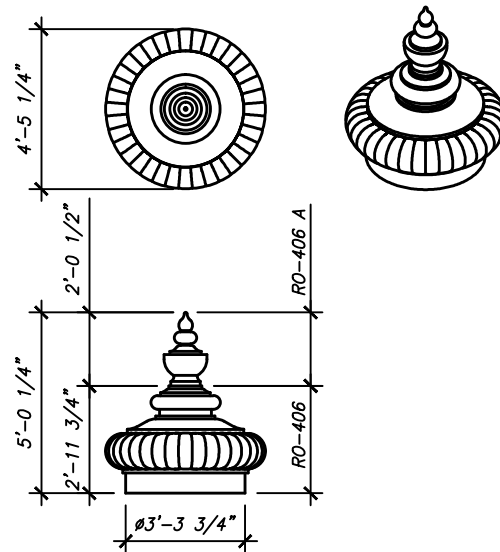

RO-402

HEIGHT: 5'-8 3/8"
WIDTH: 6'-9 1/4" x 5'-9 1/8"
BASE: 5'-6" x 3'-5"

RO-403

HEIGHT: 4'-9 5/8"
WIDTH: 6'-0" x 5'-6"
BASE: 4'-8" x 2'-9 1/2"

RO-404

HEIGHT: 8'-4 9/16"
WIDTH: 6'-10 5/8"
BASE: 5'-2 5/8"

ORNAMENTS

SHEET NO.

OR-01

2020

HINDU
ORNAMENTS

ARCHITECTURAL FIBERGLASS, INC.

8300 BESSEMER AVE., CLEVELAND, OHIO 44127-1839
(216) 641-8300 - FAX:(216) 641-8150
www.fiberglass-afi.com

RO-405

HEIGHT: 6'-3"
WIDTH: 5'-10"
BASE: 4'-2"

RO-406

HEIGHT: 5'-0 1/4"
WIDTH: 4'-5 1/4"
BASE: 3'-3 3/4"

RO-407

HEIGHT: 2'-3 1/4"
WIDTH: 1'-8 1/2"
BASE: 1'-2 1/2"

RO-408

HEIGHT: 2'-0 1/4"
WIDTH: 1'-6 1/2"
BASE: 1'-1"

ORNAMENTS

SHEET NO.

RO-410

HEIGHT: 4'-10 3/4"
WIDTH: 4'-1 13/16"
BASE: 2'-7 7/16"

RO-411

HEIGHT: 3'-8 7/8"
WIDTH: 2'-11 1/4"
BASE: 1'-11 1/4"

RO-412

HEIGHT: 2'-2 1/2"
WIDTH: 1'-8 1/16"
BASE: 8 1/2"

ORNAMENTS

SHEET NO.