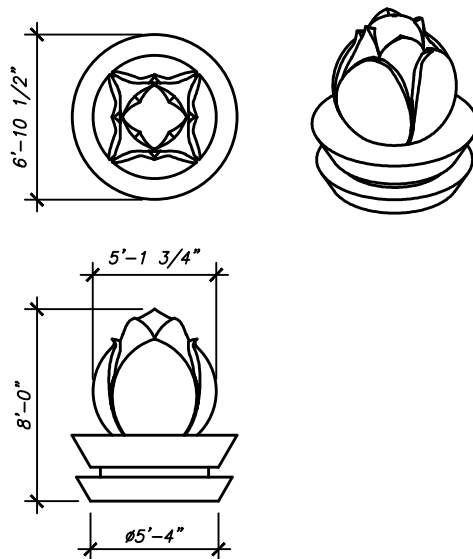

RO-406

HEIGHT: 5'-0 1/4"
WIDTH: 4'-5 1/4"
BASE: 3'-3 3/4"

RO-407

HEIGHT: 2'-3 1/4"
WIDTH: 1'-8 1/2"
BASE: 1'-2 1/2"

RO-408

HEIGHT: 2'-0 1/4"
WIDTH: 1'-6 1/2"
BASE: 1'-1"

ORNAMENTS

SHEET NO.

RO-410

HEIGHT: 4'-10 3/4"
WIDTH: 4'-1 13/16"
BASE: 2'-7 7/16"

RO-411

HEIGHT: 3'-8 7/8"
WIDTH: 2'-11 1/4"
BASE: 1'-11 1/4"

RO-412

HEIGHT: 2'-2 1/2"
WIDTH: 1'-8 1/16"
BASE: 8 1/2"

ORNAMENTS

SHEET NO.

RO-414

HEIGHT: 5'-9 1/2"
WIDTH: 5'-10"
BASE: 4'-2"

RO-415

HEIGHT: 6'-2 3/4"
WIDTH: 4'-0"
BASE: 3'-2"

RO-420

HEIGHT: 4'-0"
WIDTH: 2'-11"
BASE: 3'-11"

ORNAMENTS

SHEET NO.

RO-417

HEIGHT: 2'-7"
WIDTH: 2'-3"
BASE: 1'-3"

RO-418

HEIGHT: 6'-6"
WIDTH: 4'-4 1/2"
WIDTH: 3'-0"

RO-419

HEIGHT: 8'-0"
WIDTH: 6'-10 1/2"
BASE: 5'-4"

ORNAMENTS

SHEET NO.