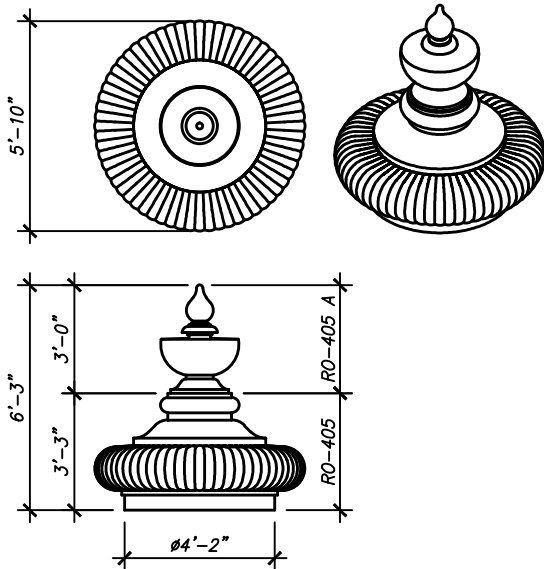

RO-402

HEIGHT: 5'-8 3/8"
WIDTH: 6'-9 1/4" x 5'-9 1/8"
BASE: 5'-6" x 3'-5"

RO-403

HEIGHT: 4'-9 5/8"
WIDTH: 6'-0" x 5'-6"
BASE: 4'-8" x 2'-9 1/2"

RO-404

HEIGHT: 8'-4 9/16"
WIDTH: 6'-10 5/8"
BASE: 5'-2 5/8"

ORNAMENTS

SHEET NO.

OR-01

2020

HINDU
ORNAMENTS

ARCHITECTURAL FIBERGLASS, INC.

8300 BESSEMER AVE., CLEVELAND, OHIO 44127-1839
(216) 641-8300 - FAX:(216) 641-8150
www.fiberglass-afi.com

RO-405

HEIGHT: 6'-3"
WIDTH: 5'-10"
BASE: 4'-2"

RO-406

HEIGHT: 5'-0 1/4"
WIDTH: 4'-5 1/4"
BASE: 3'-3 3/4"

RO-407

HEIGHT: 2'-3 1/4"
WIDTH: 1'-8 1/2"
BASE: 1'-2 1/2"

RO-408

HEIGHT: 2'-0 1/4"
WIDTH: 1'-6 1/2"
BASE: 1'-1"

ORNAMENTS

SHEET NO.

RO-410

HEIGHT: 4'-10 3/4"
WIDTH: 4'-1 13/16"
BASE: 2'-7 7/16"

RO-411

HEIGHT: 3'-8 7/8"
WIDTH: 2'-11 1/4"
BASE: 1'-11 1/4"

RO-412

HEIGHT: 2'-2 1/2"
WIDTH: 1'-8 1/16"
BASE: 8 1/2"

ORNAMENTS

SHEET NO.