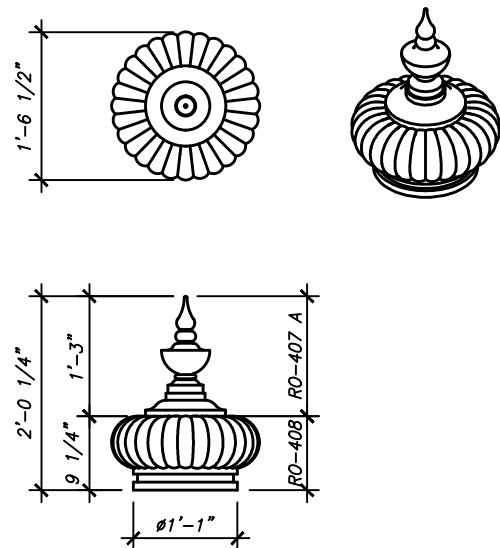

RO-402

HEIGHT: 5'-8 3/8"
WIDTH: 6'-9 1/4" x 5'-9 1/8"
BASE: 5'-6" x 3'-5"

RO-403

HEIGHT: 4'-9 5/8"
WIDTH: 6'-0" x 5'-6"
BASE: 4'-8" x 2'-9 1/2"

RO-404

HEIGHT: 8'-4 9/16"
WIDTH: 6'-10 5/8"
BASE: 5'-2 5/8"

ORNAMENTS

RO-406

HEIGHT: 5'-0 1/4"
WIDTH: 4'-5 1/4"
BASE: 3'-3 3/4"

RO-407

HEIGHT: 2'-3 1/4"
WIDTH: 1'-8 1/2"
BASE: 1'-2 1/2"

RO-408

HEIGHT: 2'-0 1/4"
WIDTH: 1'-6 1/2"
BASE: 1'-1"

ORNAMENTS

SHEET NO.

RO-410

HEIGHT: 4'-10 3/4"
WIDTH: 4'-1 13/16"
BASE: 2'-7 7/16"

RO-411

HEIGHT: 3'-8 7/8"
WIDTH: 2'-11 1/4"
BASE: 1'-11 1/4"

RO-412

HEIGHT: 2'-2 1/2"
WIDTH: 1'-8 1/16"
BASE: 8 1/2"

ORNAMENTS

SHEET NO.

RO-414

HEIGHT: 5'-9 1/2"
WIDTH: 5'-10"
BASE: 4'-2"

RO-415

HEIGHT: 6'-2 3/4"
WIDTH: 4'-0"
BASE: 3'-2"

RO-420

HEIGHT: 4'-0"
WIDTH: 2'-11"
BASE: 3'-11"

ORNAMENTS

SHEET NO.