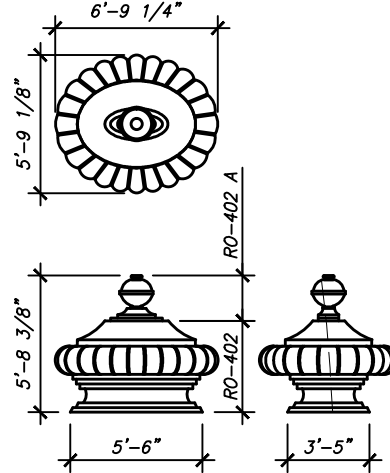

RELIGIOUS ORNAMENTS

ARCHITECTURAL FIBERGLASS, INC.

8300 Bessemer Ave. * Cleveland, OH 44127-1839 * 216-641-8300 * Fax 216-641-8150 * www.fiberglass-afi.com

RO-401

HEIGHT: 9'-4 1/8"
WIDTH: 9'-0"
BASE: 7'-0"

RO-402

HEIGHT: 5'-8 3/8"
WIDTH: 6'-9 1/4" x 5'-9 1/8"
BASE: 5'-6" x 3'-5"

RO-403

HEIGHT: 4'-9 5/8"
WIDTH: 6'-0" x 5'-6"
BASE: 4'-8" x 2'-9 1/2"

RO-404

HEIGHT: 8'-4 9/16"
WIDTH: 6'-10 5/8"
BASE: 5'-2 5/8"

ORNAMENTS

RO-406

HEIGHT: 5'-0 1/4"
WIDTH: 4'-5 1/4"
BASE: 3'-3 3/4"

RO-407

HEIGHT: 2'-3 1/4"
WIDTH: 1'-8 1/2"
BASE: 1'-2 1/2"

RO-408

HEIGHT: 2'-0 1/4"
WIDTH: 1'-6 1/2"
BASE: 1'-1"

ORNAMENTS

SHEET NO.

RO-417

HEIGHT: 2'-7"
WIDTH: 2'-3"
BASE: 1'-3"

RO-418

HEIGHT: 6'-6"
WIDTH: 4'-4 1/2"
WIDTH: 3'-0"

RO-419

HEIGHT: 8'-0"
WIDTH: 6'-10 1/2"
BASE: 5'-4"

ORNAMENTS

SHEET NO.