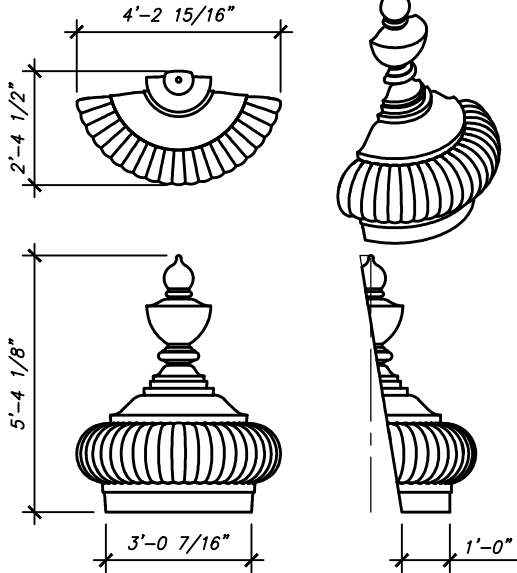

RO-406

HEIGHT: 5'-0 1/4"
WIDTH: 4'-5 1/4"
BASE: 3'-3 3/4"

RO-407

HEIGHT: 2'-3 1/4"
WIDTH: 1'-8 1/2"
BASE: 1'-2 1/2"

RO-408

HEIGHT: 2'-0 1/4"
WIDTH: 1'-6 1/2"
BASE: 1'-1"

ORNAMENTS

SHEET NO.

OR-02

2020

HINDU
ORNAMENTS

ARCHITECTURAL FIBERGLASS, INC.

8300 BESSEMER AVE., CLEVELAND, OHIO 44127-1839
(216) 641-8300 - FAX:(216) 641-8150
www.fiberglass-afi.com

RO-409

HEIGHT: 5'-4 1/8"
WIDTH: 4'-2 15/16"
BASE: 3'-0 7/16"

RO-410

HEIGHT: 4'-10 3/4"
WIDTH: 4'-1 13/16"
BASE: 2'-7 7/16"

RO-411

HEIGHT: 3'-8 7/8"
WIDTH: 2'-11 1/4"
BASE: 1'-11 1/4"

RO-412

HEIGHT: 2'-2 1/2"
WIDTH: 1'-8 1/16"
BASE: 8 1/2"

ORNAMENTS

SHEET NO.

RO-414

HEIGHT: 5'-9 1/2"
WIDTH: 5'-10"
BASE: 4'-2"

RO-415

HEIGHT: 6'-2 3/4"
WIDTH: 4'-0"
BASE: 3'-2"

RO-420

HEIGHT: 4'-0"
WIDTH: 2'-11"
BASE: 3'-11"

ORNAMENTS

SHEET NO.