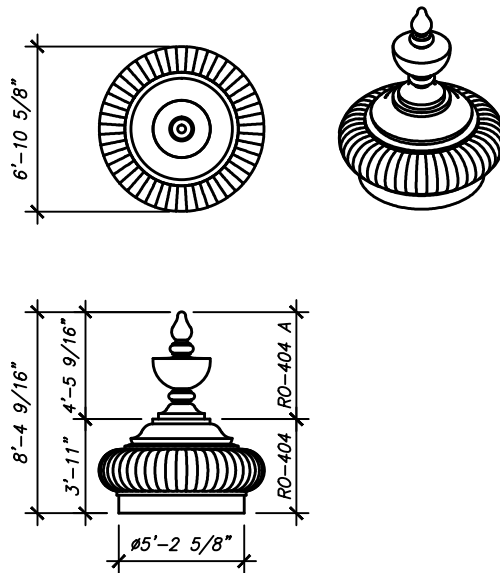

RELIGIOUS ORNAMENTS

ARCHITECTURAL FIBERGLASS, INC.

8300 Bessemer Ave. * Cleveland, OH 44127-1839 * 216-641-8300 * Fax 216-641-8150 * www.fiberglass-afi.com

RO-401

HEIGHT: 9'-4 1/8"
WIDTH: 9'-0"
BASE: 7'-0"

RO-402

HEIGHT: 5'-8 3/8"
WIDTH: 6'-9 1/4" x 5'-9 1/8"
BASE: 5'-6" x 3'-5"

RO-403

HEIGHT: 4'-9 5/8"
WIDTH: 6'-0" x 5'-6"
BASE: 4'-8" x 2'-9 1/2"

RO-404

HEIGHT: 8'-4 9/16"
WIDTH: 6'-10 5/8"
BASE: 5'-2 5/8"

ORNAMENTS

RO-406

HEIGHT: 5'-0 1/4"
WIDTH: 4'-5 1/4"
BASE: 3'-3 3/4"

RO-407

HEIGHT: 2'-3 1/4"
WIDTH: 1'-8 1/2"
BASE: 1'-2 1/2"

RO-408

HEIGHT: 2'-0 1/4"
WIDTH: 1'-6 1/2"
BASE: 1'-1"

ORNAMENTS

SHEET NO.

RO-417

HEIGHT: 2'-7"
WIDTH: 2'-3"
BASE: 1'-3"

RO-418

HEIGHT: 6'-6"
WIDTH: 4'-4 1/2"
WIDTH: 3'-0"

RO-419

HEIGHT: 8'-0"
WIDTH: 6'-10 1/2"
BASE: 5'-4"

ORNAMENTS

SHEET NO.