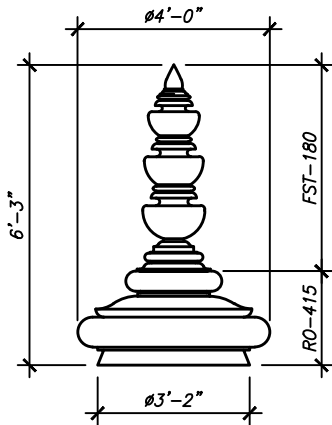

RO-410

HEIGHT: 4'-10 3/4"
WIDTH: 4'-1 13/16"
BASE: 2'-7 7/16"

RO-411

HEIGHT: 3'-8 7/8"
WIDTH: 2'-11 1/4"
BASE: 1'-11 1/4"

RO-412

HEIGHT: 2'-2 1/2"
WIDTH: 1'-8 1/16"
BASE: 8 1/2"

ORNAMENTS

SHEET NO.

OR-03

2020

HINDU
ORNAMENTS

ARCHITECTURAL FIBERGLASS, INC.

8300 BESSEMER AVE., CLEVELAND, OHIO 44127-1839
(216) 641-8300 - FAX:(216) 641-8150
www.fiberglass-afi.com

RO-413

HEIGHT: 11'-0 3/4"
WIDTH: 9'-0"
BASE: 7'-0"

RO-414

HEIGHT: 5'-9 1/2"
WIDTH: 5'-10"
BASE: 4'-2"

RO-415

HEIGHT: 6'-2 3/4"
WIDTH: 4'-0"
BASE: 3'-2"

RO-420

HEIGHT: 4'-0"
WIDTH: 2'-11"
BASE: 3'-11"

ORNAMENTS

SHEET NO.

RO-417

HEIGHT: 2'-7"
WIDTH: 2'-3"
BASE: 1'-3"

RO-418

HEIGHT: 6'-6"
WIDTH: 4'-4 1/2"
WIDTH: 3'-0"

RO-419

HEIGHT: 8'-0"
WIDTH: 6'-10 1/2"
BASE: 5'-4"

ORNAMENTS

SHEET NO.