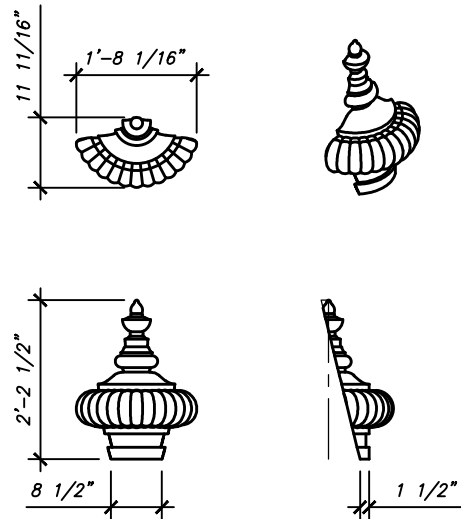

RO-406

HEIGHT: 5'-0 1/4"
WIDTH: 4'-5 1/4"
BASE: 3'-3 3/4"

RO-407

HEIGHT: 2'-3 1/4"
WIDTH: 1'-8 1/2"
BASE: 1'-2 1/2"

RO-408

HEIGHT: 2'-0 1/4"
WIDTH: 1'-6 1/2"
BASE: 1'-1"

ORNAMENTS

SHEET NO.

RO-410

HEIGHT: 4'-10 3/4"
WIDTH: 4'-1 13/16"
BASE: 2'-7 7/16"

RO-411

HEIGHT: 3'-8 7/8"
WIDTH: 2'-11 1/4"
BASE: 1'-11 1/4"

RO-412

HEIGHT: 2'-2 1/2"
WIDTH: 1'-8 1/16"
BASE: 8 1/2"

ORNAMENTS

SHEET NO.

RO-414

HEIGHT: 5'-9 1/2"
WIDTH: 5'-10"
BASE: 4'-2"

RO-415

HEIGHT: 6'-2 3/4"
WIDTH: 4'-0"
BASE: 3'-2"

RO-420

HEIGHT: 4'-0"
WIDTH: 2'-11"
BASE: 3'-11"

ORNAMENTS

SHEET NO.

RO-417

HEIGHT: 2'-7"
WIDTH: 2'-3"
BASE: 1'-3"

RO-418

HEIGHT: 6'-6"
WIDTH: 4'-4 1/2"
WIDTH: 3'-0"

RO-419

HEIGHT: 8'-0"
WIDTH: 6'-10 1/2"
BASE: 5'-4"

ORNAMENTS

SHEET NO.