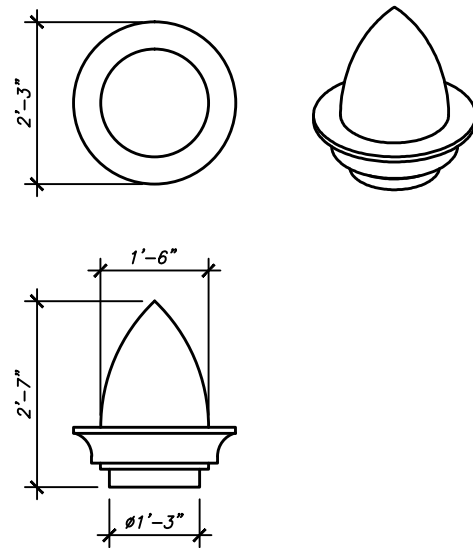

RO-410

HEIGHT: 4'-10 3/4"
WIDTH: 4'-1 13/16"
BASE: 2'-7 7/16"

RO-411

HEIGHT: 3'-8 7/8"
WIDTH: 2'-11 1/4"
BASE: 1'-11 1/4"

RO-412

HEIGHT: 2'-2 1/2"
WIDTH: 1'-8 1/16"
BASE: 8 1/2"

ORNAMENTS

SHEET NO.

RO-414

HEIGHT: 5'-9 1/2"
WIDTH: 5'-10"
BASE: 4'-2"

RO-415

HEIGHT: 6'-2 3/4"
WIDTH: 4'-0"
BASE: 3'-2"

RO-420

HEIGHT: 4'-0"
WIDTH: 2'-11"
BASE: 3'-11"

ORNAMENTS

SHEET NO.

OR-04

2020

HINDU
ORNAMENTS

ARCHITECTURAL FIBERGLASS, INC.

8300 BESSEMER AVE., CLEVELAND, OHIO 44127-1839
(216) 641-8300 - FAX:(216) 641-8150
www.fiberglass-afi.com

RO-416

HEIGHT: 3'-0"
WIDTH: 2'-6"
BASE: 2'-0"

RO-417

HEIGHT: 2'-7"
WIDTH: 2'-3"
BASE: 1'-3"

RO-418

HEIGHT: 6'-6"
WIDTH: 4'-4 1/2"
WIDTH: 3'-0"

RO-419

HEIGHT: 8'-0"
WIDTH: 6'-10 1/2"
BASE: 5'-4"

ORNAMENTS

SHEET NO.