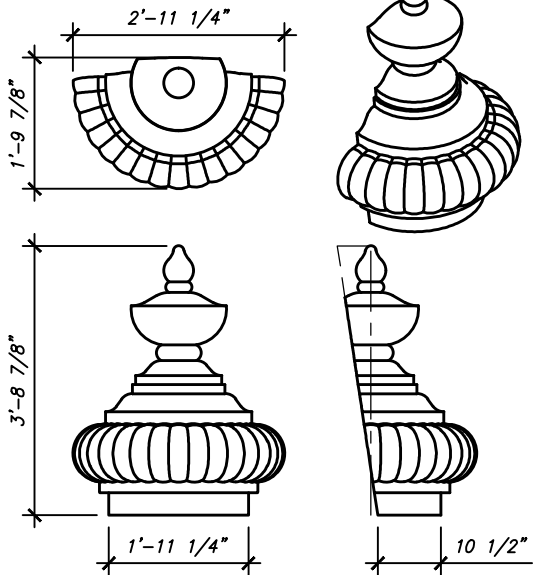

RO-406

HEIGHT: 5'-0 1/4"
WIDTH: 4'-5 1/4"
BASE: 3'-3 3/4"

RO-407

HEIGHT: 2'-3 1/4"
WIDTH: 1'-8 1/2"
BASE: 1'-2 1/2"

RO-408

HEIGHT: 2'-0 1/4"
WIDTH: 1'-6 1/2"
BASE: 1'-1"

ORNAMENTS

SHEET NO.

OR-02

2020

HINDU
ORNAMENTS

ARCHITECTURAL FIBERGLASS, INC.

8300 BESSEMER AVE., CLEVELAND, OHIO 44127-1839
(216) 641-8300 - FAX:(216) 641-8150
www.fiberglass-afi.com

RO-409

HEIGHT: 5'-4 1/8"
WIDTH: 4'-2 15/16"
BASE: 3'-0 7/16"

RO-410

HEIGHT: 4'-10 3/4"
WIDTH: 4'-1 13/16"
BASE: 2'-7 7/16"

RO-411

HEIGHT: 3'-8 7/8"
WIDTH: 2'-11 1/4"
BASE: 1'-11 1/4"

RO-412

HEIGHT: 2'-2 1/2"
WIDTH: 1'-8 1/16"
BASE: 8 1/2"

ORNAMENTS

SHEET NO.

RO-414

HEIGHT: 5'-9 1/2"
WIDTH: 5'-10"
BASE: 4'-2"

RO-415

HEIGHT: 6'-2 3/4"
WIDTH: 4'-0"
BASE: 3'-2"

RO-420

HEIGHT: 4'-0"
WIDTH: 2'-11"
BASE: 3'-11"

ORNAMENTS

SHEET NO.