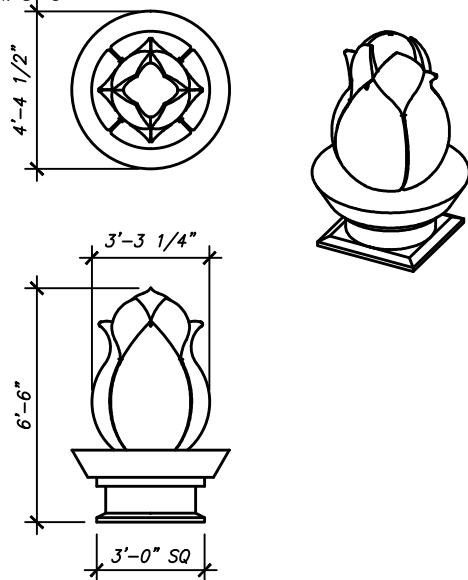

RO-410

HEIGHT: 4'-10 3/4"
WIDTH: 4'-1 13/16"
BASE: 2'-7 7/16"

RO-411

HEIGHT: 3'-8 7/8"
WIDTH: 2'-11 1/4"
BASE: 1'-11 1/4"

RO-412

HEIGHT: 2'-2 1/2"
WIDTH: 1'-8 1/16"
BASE: 8 1/2"

ORNAMENTS

SHEET NO.

RO-414

HEIGHT: 5'-9 1/2"
WIDTH: 5'-10"
BASE: 4'-2"

RO-415

HEIGHT: 6'-2 3/4"
WIDTH: 4'-0"
BASE: 3'-2"

RO-420

HEIGHT: 4'-0"
WIDTH: 2'-11"
BASE: 3'-11"

ORNAMENTS

SHEET NO.

OR-04

2020

HINDU
ORNAMENTS

ARCHITECTURAL FIBERGLASS, INC.

8300 BESSEMER AVE., CLEVELAND, OHIO 44127-1839
(216) 641-8300 - FAX:(216) 641-8150
www.fiberglass-afi.com

RO-416

HEIGHT: 3'-0"
WIDTH: 2'-6"
BASE: 2'-0"

RO-417

HEIGHT: 2'-7"
WIDTH: 2'-3"
BASE: 1'-3"

RO-418

HEIGHT: 6'-6"
WIDTH: 4'-4 1/2"
WIDTH: 3'-0"

RO-419

HEIGHT: 8'-0"
WIDTH: 6'-10 1/2"
BASE: 5'-4"

ORNAMENTS

SHEET NO.