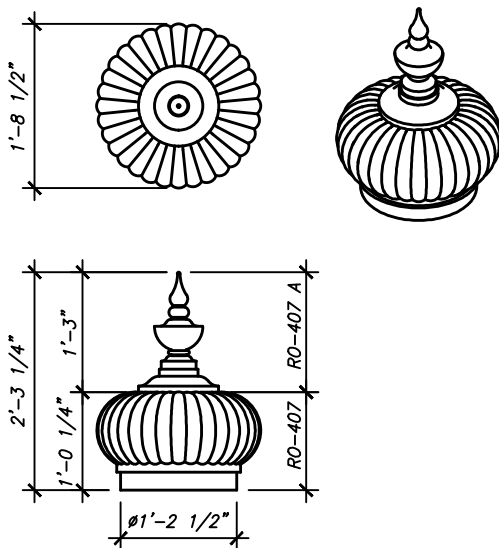

RO-402

HEIGHT: 5'-8 3/8"
WIDTH: 6'-9 1/4" x 5'-9 1/8"
BASE: 5'-6" x 3'-5"

RO-403

HEIGHT: 4'-9 5/8"
WIDTH: 6'-0" x 5'-6"
BASE: 4'-8" x 2'-9 1/2"

RO-404

HEIGHT: 8'-4 9/16"
WIDTH: 6'-10 5/8"
BASE: 5'-2 5/8"

ORNAMENTS

SHEET NO.

OR-01

2020

HINDU
ORNAMENTS

ARCHITECTURAL FIBERGLASS, INC.

8300 BESSEMER AVE., CLEVELAND, OHIO 44127-1839
(216) 641-8300 - FAX:(216) 641-8150
www.fiberglass-afi.com

RO-405

HEIGHT: 6'-3"
WIDTH: 5'-10"
BASE: 4'-2"

RO-406

HEIGHT: 5'-0 1/4"
WIDTH: 4'-5 1/4"
BASE: 3'-3 3/4"

RO-407

HEIGHT: 2'-3 1/4"
WIDTH: 1'-8 1/2"
BASE: 1'-2 1/2"

RO-408

HEIGHT: 2'-0 1/4"
WIDTH: 1'-6 1/2"
BASE: 1'-1"

ORNAMENTS

SHEET NO.

RO-410

HEIGHT: 4'-10 3/4"
WIDTH: 4'-1 13/16"
BASE: 2'-7 7/16"

RO-411

HEIGHT: 3'-8 7/8"
WIDTH: 2'-11 1/4"
BASE: 1'-11 1/4"

RO-412

HEIGHT: 2'-2 1/2"
WIDTH: 1'-8 1/16"
BASE: 8 1/2"

ORNAMENTS

SHEET NO.