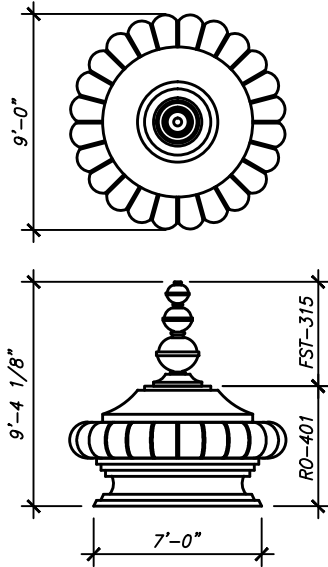

RELIGIOUS ORNAMENTS

ARCHITECTURAL FIBERGLASS, INC.

8300 Bessemer Ave. * Cleveland, OH 44127-1839 * 216-641-8300 * Fax 216-641-8150 * www.fiberglass-afi.com

RO-401

HEIGHT: 9'-4 1/8"
WIDTH: 9'-0"
BASE: 7'-0"

RO-402

HEIGHT: 5'-8 3/8"
WIDTH: 6'-9 1/4" x 5'-9 1/8"
BASE: 5'-6" x 3'-5"

RO-403

HEIGHT: 4'-9 5/8"
WIDTH: 6'-0" x 5'-6"
BASE: 4'-8" x 2'-9 1/2"

RO-404

HEIGHT: 8'-4 9/16"
WIDTH: 6'-10 5/8"
BASE: 5'-2 5/8"

ORNAMENTS

RO-406

HEIGHT: 5'-0 1/4"
WIDTH: 4'-5 1/4"
BASE: 3'-3 3/4"

RO-407

HEIGHT: 2'-3 1/4"
WIDTH: 1'-8 1/2"
BASE: 1'-2 1/2"

RO-408

HEIGHT: 2'-0 1/4"
WIDTH: 1'-6 1/2"
BASE: 1'-1"

ORNAMENTS

SHEET NO.

RO-417

HEIGHT: 2'-7"
WIDTH: 2'-3"
BASE: 1'-3"

RO-418

HEIGHT: 6'-6"
WIDTH: 4'-4 1/2"
WIDTH: 3'-0"

RO-419

HEIGHT: 8'-0"
WIDTH: 6'-10 1/2"
BASE: 5'-4"

ORNAMENTS

SHEET NO.