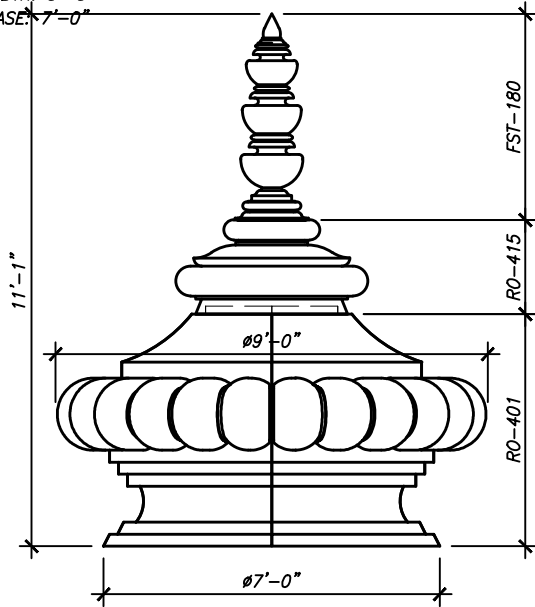

RO-410

HEIGHT: 4'-10 3/4"
WIDTH: 4'-1 13/16"
BASE: 2'-7 7/16"

RO-411

HEIGHT: 3'-8 7/8"
WIDTH: 2'-11 1/4"
BASE: 1'-11 1/4"

RO-412

HEIGHT: 2'-2 1/2"
WIDTH: 1'-8 1/16"
BASE: 8 1/2"

ORNAMENTS

SHEET NO.

OR-03

2020

HINDU
ORNAMENTS

ARCHITECTURAL FIBERGLASS, INC.

8300 BESSEMER AVE., CLEVELAND, OHIO 44127-1839
(216) 641-8300 - FAX:(216) 641-8150
www.fiberglass-afi.com

RO-413

HEIGHT: 11'-0 3/4"
WIDTH: 9'-0"
BASE: 7'-0"

RO-414

HEIGHT: 5'-9 1/2"
WIDTH: 5'-10"
BASE: 4'-2"

RO-415

HEIGHT: 6'-2 3/4"
WIDTH: 4'-0"
BASE: 3'-2"

RO-420

HEIGHT: 4'-0"
WIDTH: 2'-11"
BASE: 3'-11"

ORNAMENTS

SHEET NO.

RO-417

HEIGHT: 2'-7"
WIDTH: 2'-3"
BASE: 1'-3"

RO-418

HEIGHT: 6'-6"
WIDTH: 4'-4 1/2"
WIDTH: 3'-0"

RO-419

HEIGHT: 8'-0"
WIDTH: 6'-10 1/2"
BASE: 5'-4"

ORNAMENTS

SHEET NO.