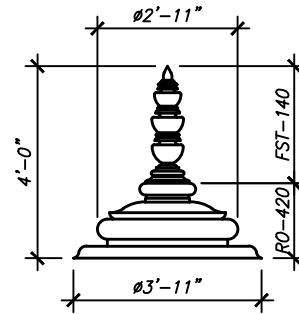

RO-406

HEIGHT: 5'-0 1/4"
WIDTH: 4'-5 1/4"
BASE: 3'-3 3/4"

RO-407

HEIGHT: 2'-3 1/4"
WIDTH: 1'-8 1/2"
BASE: 1'-2 1/2"

RO-408

HEIGHT: 2'-0 1/4"
WIDTH: 1'-6 1/2"
BASE: 1'-1"

ORNAMENTS

SHEET NO.

RO-410

HEIGHT: 4'-10 3/4"
WIDTH: 4'-1 13/16"
BASE: 2'-7 7/16"

RO-411

HEIGHT: 3'-8 7/8"
WIDTH: 2'-11 1/4"
BASE: 1'-11 1/4"

RO-412

HEIGHT: 2'-2 1/2"
WIDTH: 1'-8 1/16"
BASE: 8 1/2"

ORNAMENTS

SHEET NO.

RO-414

HEIGHT: 5'-9 1/2"
WIDTH: 5'-10"
BASE: 4'-2"

RO-415

HEIGHT: 6'-2 3/4"
WIDTH: 4'-0"
BASE: 3'-2"

RO-420

HEIGHT: 4'-0"
WIDTH: 2'-11"
BASE: 3'-11"

ORNAMENTS

SHEET NO.

RO-417

HEIGHT: 2'-7"
WIDTH: 2'-3"
BASE: 1'-3"

RO-418

HEIGHT: 6'-6"
WIDTH: 4'-4 1/2"
WIDTH: 3'-0"

RO-419

HEIGHT: 8'-0"
WIDTH: 6'-10 1/2"
BASE: 5'-4"

ORNAMENTS

SHEET NO.