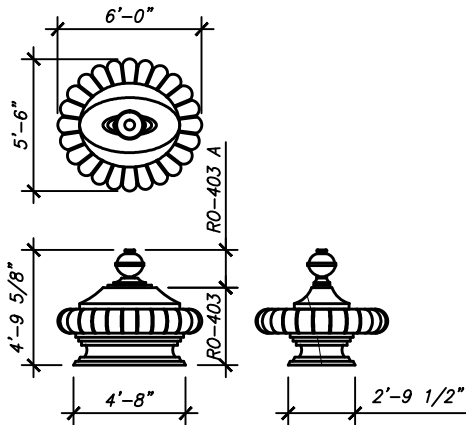

RELIGIOUS ORNAMENTS

ARCHITECTURAL FIBERGLASS, INC.

8300 Bessemer Ave. * Cleveland, OH 44127-1839 * 216-641-8300 * Fax 216-641-8150 * www.fiberglass-afi.com

RO-401

HEIGHT: 9'-4 1/8"
WIDTH: 9'-0"
BASE: 7'-0"

RO-402

HEIGHT: 5'-8 3/8"
WIDTH: 6'-9 1/4" x 5'-9 1/8"
BASE: 5'-6" x 3'-5"

RO-403

HEIGHT: 4'-9 5/8"
WIDTH: 6'-0" x 5'-6"
BASE: 4'-8" x 2'-9 1/2"

RO-404

HEIGHT: 8'-4 9/16"
WIDTH: 6'-10 5/8"
BASE: 5'-2 5/8"

ORNAMENTS

RO-406

HEIGHT: 5'-0 1/4"
WIDTH: 4'-5 1/4"
BASE: 3'-3 3/4"

RO-407

HEIGHT: 2'-3 1/4"
WIDTH: 1'-8 1/2"
BASE: 1'-2 1/2"

RO-408

HEIGHT: 2'-0 1/4"
WIDTH: 1'-6 1/2"
BASE: 1'-1"

ORNAMENTS

SHEET NO.

RO-417

HEIGHT: 2'-7"
WIDTH: 2'-3"
BASE: 1'-3"

RO-418

HEIGHT: 6'-6"
WIDTH: 4'-4 1/2"
WIDTH: 3'-0"

RO-419

HEIGHT: 8'-0"
WIDTH: 6'-10 1/2"
BASE: 5'-4"

ORNAMENTS

SHEET NO.