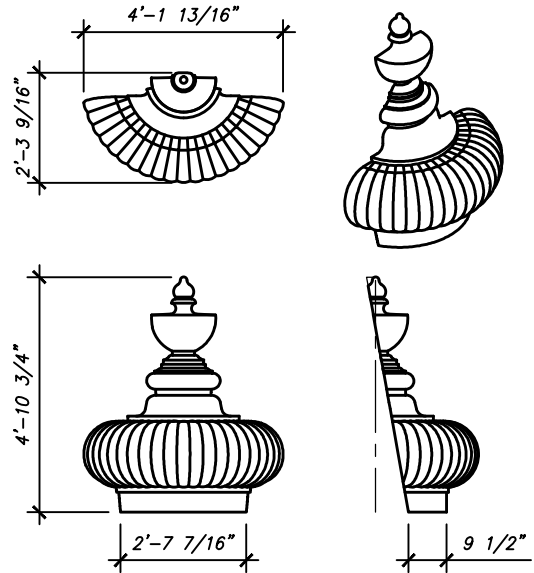

RO-406

HEIGHT: 5'-0 1/4"
WIDTH: 4'-5 1/4"
BASE: 3'-3 3/4"

RO-407

HEIGHT: 2'-3 1/4"
WIDTH: 1'-8 1/2"
BASE: 1'-2 1/2"

RO-408

HEIGHT: 2'-0 1/4"
WIDTH: 1'-6 1/2"
BASE: 1'-1"

ORNAMENTS

SHEET NO.

OR-02

2020

HINDU
ORNAMENTS

ARCHITECTURAL FIBERGLASS, INC.

8300 BESSEMER AVE., CLEVELAND, OHIO 44127-1839
(216) 641-8300 - FAX:(216) 641-8150
www.fiberglass-afi.com

RO-409

HEIGHT: 5'-4 1/8"
WIDTH: 4'-2 15/16"
BASE: 3'-0 7/16"

RO-410

HEIGHT: 4'-10 3/4"
WIDTH: 4'-1 13/16"
BASE: 2'-7 7/16"

RO-411

HEIGHT: 3'-8 7/8"
WIDTH: 2'-11 1/4"
BASE: 1'-11 1/4"

RO-412

HEIGHT: 2'-2 1/2"
WIDTH: 1'-8 1/16"
BASE: 8 1/2"

ORNAMENTS

SHEET NO.

RO-414

HEIGHT: 5'-9 1/2"
WIDTH: 5'-10"
BASE: 4'-2"

RO-415

HEIGHT: 6'-2 3/4"
WIDTH: 4'-0"
BASE: 3'-2"

RO-420

HEIGHT: 4'-0"
WIDTH: 2'-11"
BASE: 3'-11"

ORNAMENTS

SHEET NO.